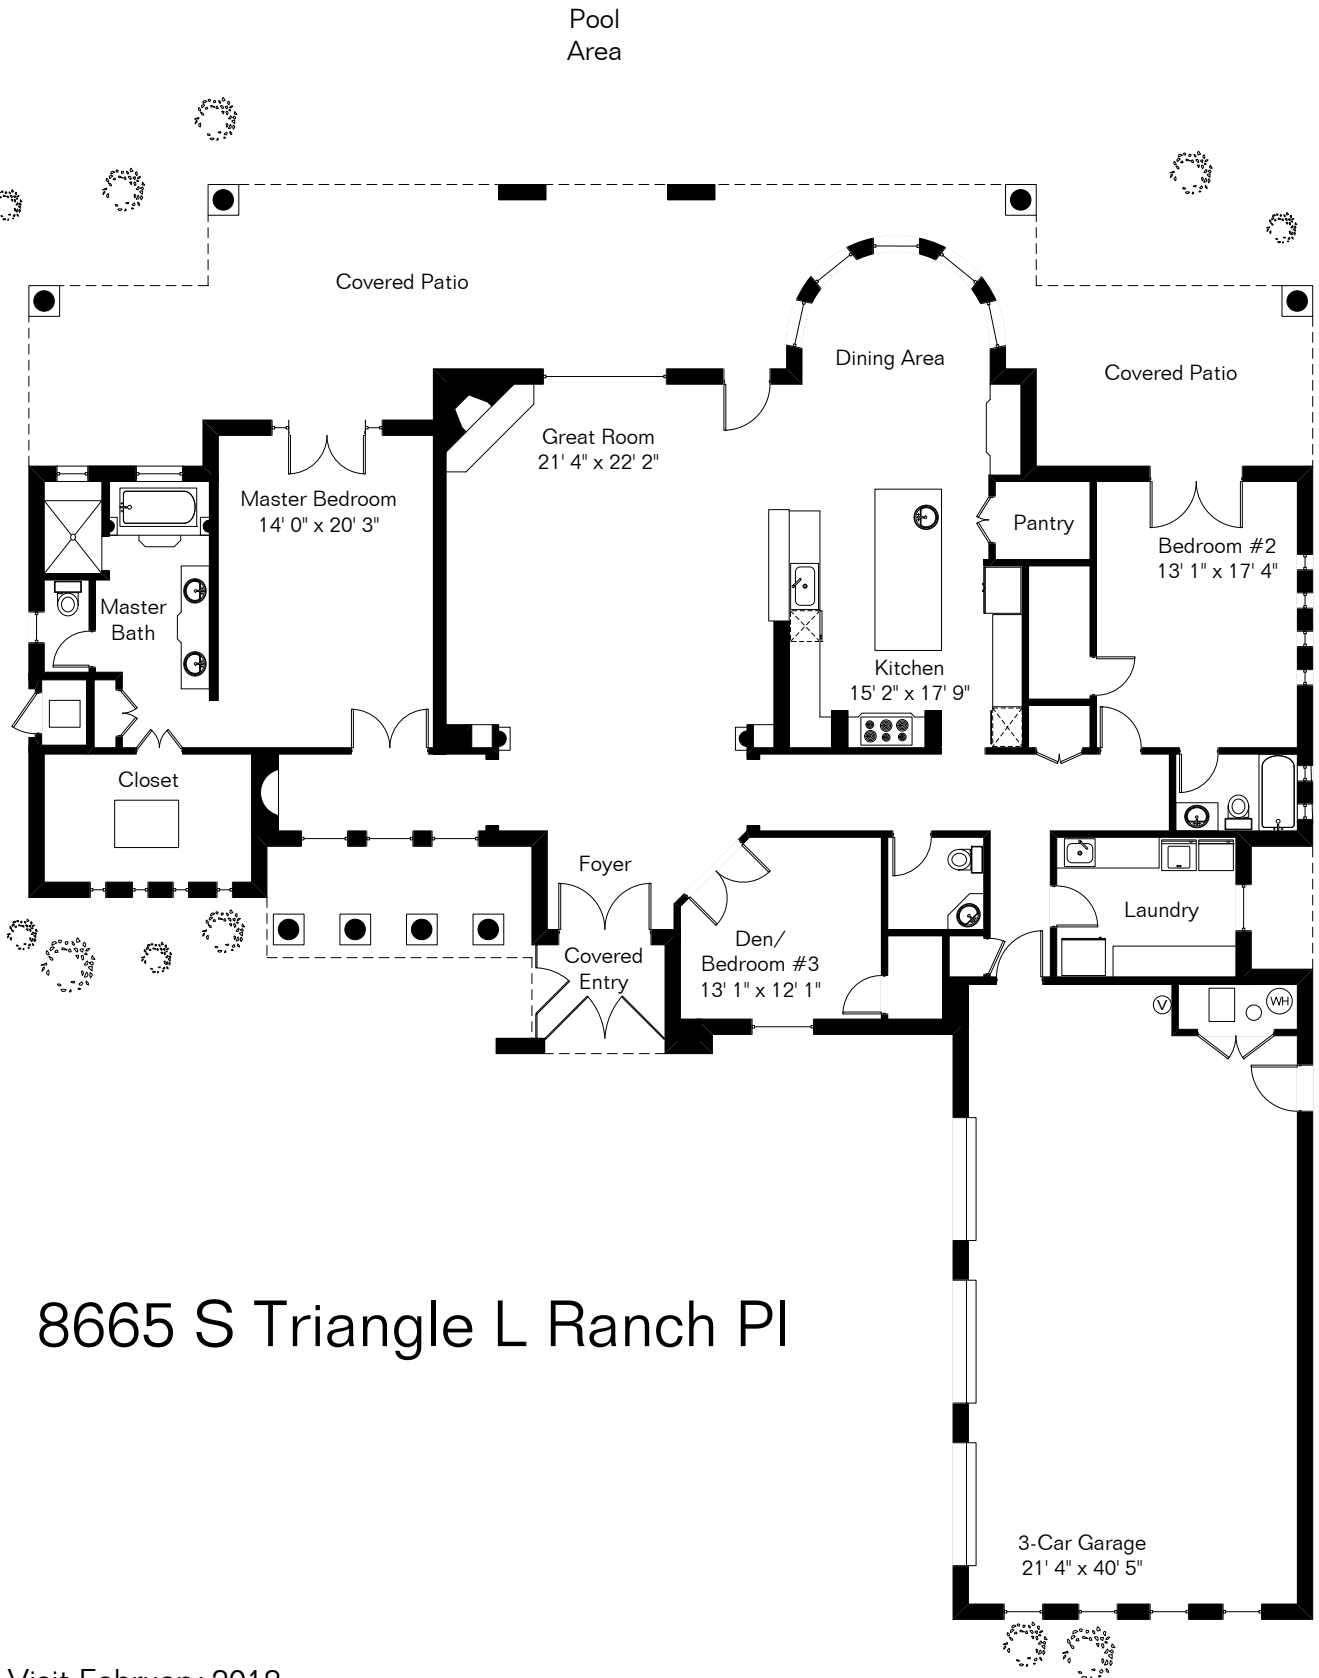

The square footages and room size information are deemed to be reliable but are not guaranteed and should be independently verified.

Living Area 2,963 Sq Ft
Garage 969 Sq Ft

8665 S Triangle L Ranch Pl

Site Visit February 2018

0 ft. 6 ft. 10 ft. 20 ft.

Copyright 2018 Floor Plans First! LLC
All Rights Reserved.

www.FloorPlansFirst.com

Toll Free (877) 887-1500
Voice (520) 881-1500
Fax (520) 791-7701